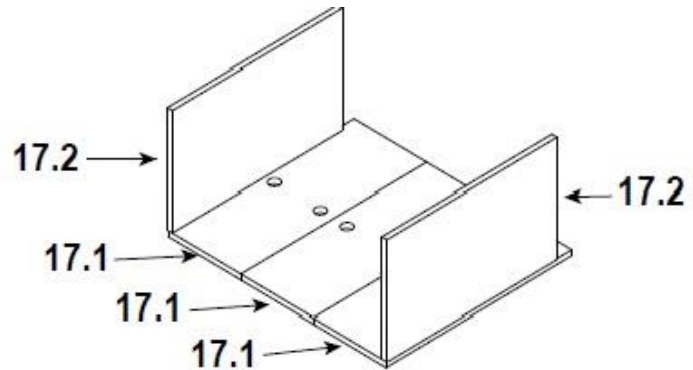

#17 Refractory Assembly

17	Refractory Assembly		SRV4083-026
17.1	Refractory, Bottom	Qty 3 req	SRV4083-135
17.2	Refractory, Side	Qty 2 req	SRV4083-136