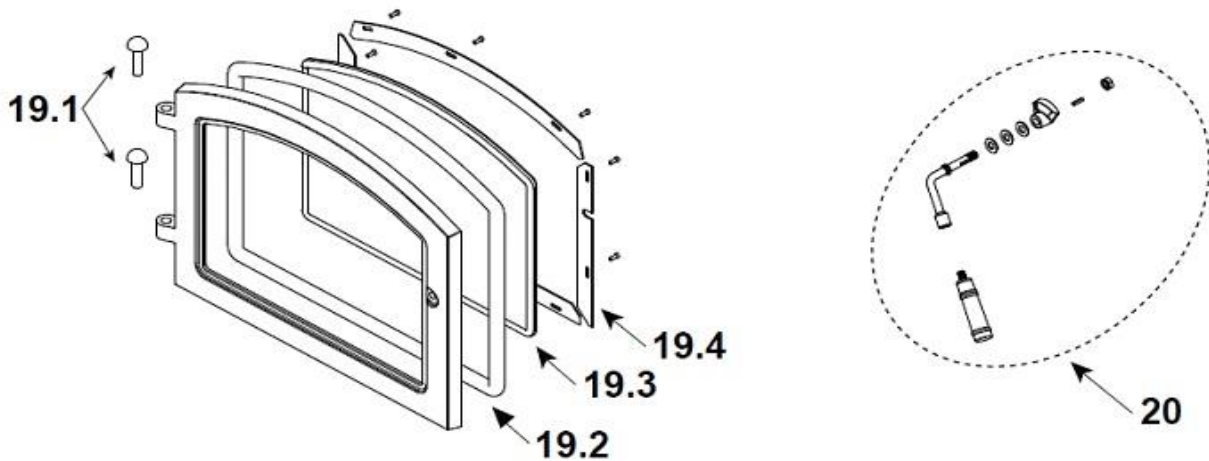

#17 Refractory Assembly

17	Refractory Assembly		SRV4083-026
17.1	Refractory, Bottom	Qty 3 req	SRV4083-135
17.2	Refractory, Side	Qty 2 req	SRV4083-136

#18 Air Control Channel Assembly

18.1	Air Control Channel Assembly		SRV4083-012
18.2	Air Control Channel Gasket		SRV4083-189
18.3	Linear Actuator		SRV4083-130
18.4	Detent Pin 5/32	Qty 2 req	SRV4083-376

#19 Door Assembly

#20 Handle Assembly

ITEM	DESCRIPTION	COMMENTS	PART NUMBER
19	Door Assembly	Black	DR-57BK-FH
		Nickel	DR-57NL-FH
19.1	Hinge Pins, 1/2"	Qty: 2 Gold	832-0250
		Qty: 2 Nickel	430-5320
19.2	Rope, Door, 3/4" x 84" - Field cut to Size	7 Ft Length	832-1680
19.3	Door Glass Assembly - 17-5/8" W x 11-1/2" H		7000-014
	Gasket, Glass Tape - Field cut to Size	5 Ft Length	832-0460
	Screw, Flat Head Philips 8-32 x 1/2	Pkg of 10	832-0860
19.4	Glass Frame Set	Qty: 4 Pc	GLA-FRM-5700
20	Door Handle Assembly		SRV7033-071
	Cam Latch		430-1141
	Key, Cam Latch		430-1151
	Nut, Locking Door Handle	Pkg of 24	226-0100/24
	Washer, Sae, 3/8	Pkg of 3	832-0990