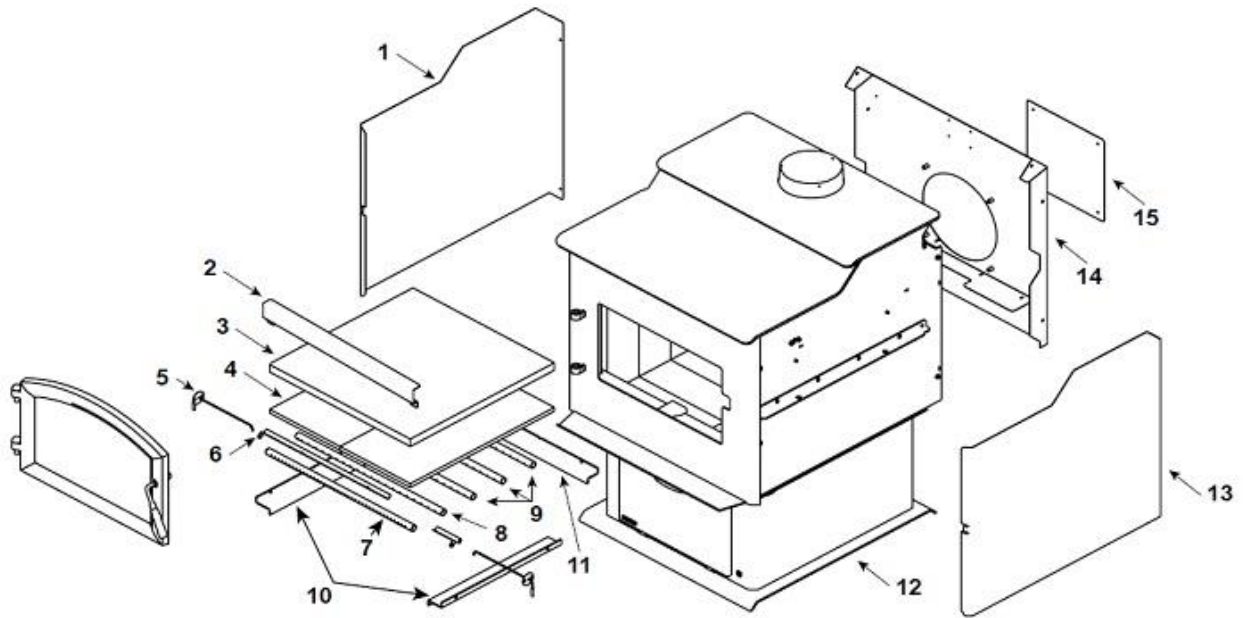

Quadra-Fire Adventure III

ITEM	DESCRIPTION	COMMENTS	PART NUMBER
1	Shield, LH		SRV4083-142
2	Baffle protector		SRV4083-195
3	Baffle Blanket		SRV4083-205
4	Baffle	Qty 2 req	SRV4083-113
5	Thermocouple	Qty 2 req	SRV4083-147
6	Sensor Shield	2 pcs.	SRV4083-212
	Door Assembly		See Following Pages
	Manifold Tube Set		TUBES-4083
7	Manifold Tube, Front		SRV4083-139
8	Manifold Tube, Middle		SRV4083-206
9	Manifold Tube, Back	Qty 3 req	SRV4083-138
10	Brick Retainer, Side	Qty 2 req	SRV4083-121
11	Brick Retainer, Back		SRV4083-123
12	Pedestal Assembly		See Following Pages
13	Shield, RH		SRV4083-141
14	Back Shield Assembly		SRV4083-029
15	Blower Cover		SRV4083-213

#12 Pedestal Assembly

ITEM	DESCRIPTION	COMMENTS	PART NUMBER
12	Pedestal Assembly		SRV4083-017
12.1	Control Plate Assembly		SRV4083-035
12.2	Battery Backup		SRV4083-177
12.3	Pedestal Catch Bracket		SRV4083-197
12.4	Pedestal Door Assembly		SRV4083-033
12.5	Door Handle		7033-274
	Twin Ball Catch		SRV7000-532
12.6	Control Board Cover		SRV4083-034
12.7	Control Board Assembly		SRV4083-050
12.8	Push Button		SRV4083-134
12.9	Pedestal Screen		SRV4083-183
12.10	Pedestal Rear		SRV4083-012

#16 Brick Assembly

ITEM	DESCRIPTION	COMMENTS	PART NUMBER
16	Brick Assembly - Complete Set		SRV4083-016
16.1	Brick, 13-1/4 x 2-7/16 x 1-1/4"	Qty 3 req	SRV4083-201
16.2	Brick, 9-15/16 x 2-7/16 x 1-1/4"	Qty 1 req	SRV4083-202
16.3	Brick, 9-15/16 x 4-1/2 x 1-1/4"	Qty 6 req	SRV4083-208
16.4	Brick, 13-1/4 x 4-1/2 x 1-1/4"	Qty 14 req	SRV7000-306