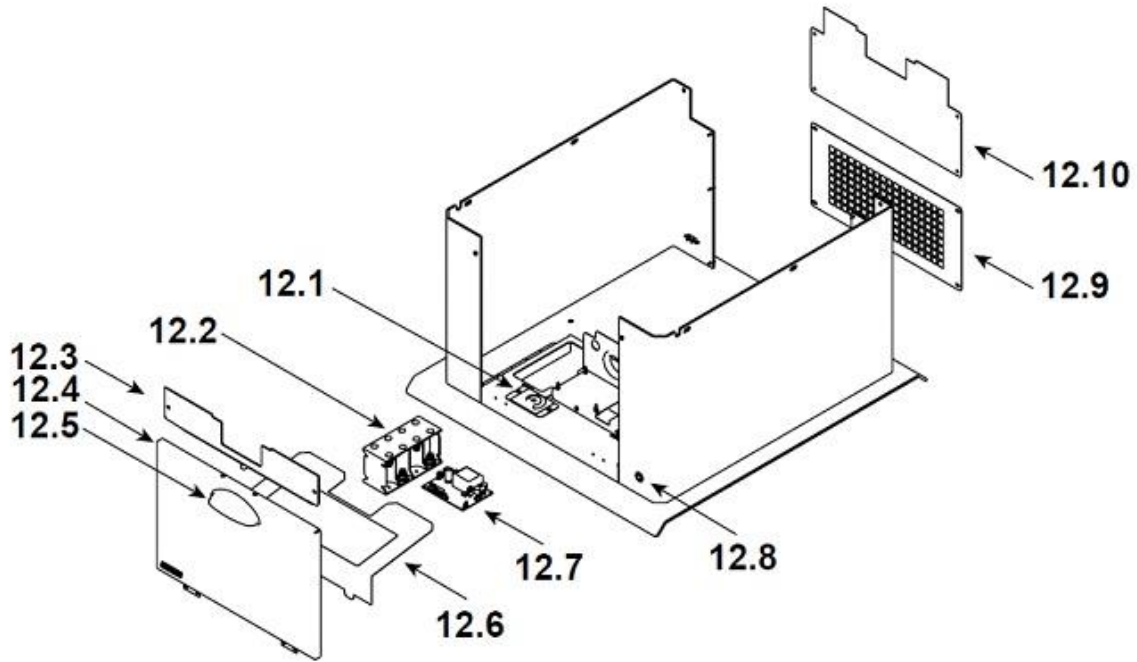

Quadra-Fire Adventure III

ITEM	DESCRIPTION	COMMENTS	PART NUMBER
1	Shield, LH		SRV4083-142
2	Baffle protector		SRV4083-195
3	Baffle Blanket		SRV4083-205
4	Baffle	Qty 2 req	SRV4083-113
5	Thermocouple	Qty 2 req	SRV4083-147
6	Sensor Shield	2 pcs.	SRV4083-212
	Door Assembly		See Following Pages
	Manifold Tube Set		TUBES-4083
7	Manifold Tube, Front		SRV4083-139
8	Manifold Tube, Middle		SRV4083-206
9	Manifold Tube, Back	Qty 3 req	SRV4083-138
10	Brick Retainer, Side	Qty 2 req	SRV4083-121
11	Brick Retainer, Back		SRV4083-123
12	Pedestal Assembly		See Following Pages
13	Shield, RH		SRV4083-141
14	Back Shield Assembly		SRV4083-029
15	Blower Cover		SRV4083-213

#12 Pedestal Assembly

ITEM	DESCRIPTION	COMMENTS	PART NUMBER
12	Pedestal Assembly		SRV4083-017
12.1	Control Plate Assembly		SRV4083-035
12.2	Battery Backup		SRV4083-177
12.3	Pedestal Catch Bracket		SRV4083-197
12.4	Pedestal Door Assembly		SRV4083-033
12.5	Door Handle		7033-274
	Twin Ball Catch		SRV7000-532
12.6	Control Board Cover		SRV4083-034
12.7	Control Board Assembly		SRV4083-050
12.8	Push Button		SRV4083-134
12.9	Pedestal Screen		SRV4083-183
12.10	Pedestal Rear		SRV4083-012

#16 Brick Assembly

ITEM	DESCRIPTION	COMMENTS	PART NUMBER
16	Brick Assembly - Complete Set		SRV4083-016
16.1	Brick, 13-1/4 x 2-7/16 x 1-1/4"	Qty 3 req	SRV4083-201
16.2	Brick, 9-15/16 x 2-7/16 x 1-1/4"	Qty 1 req	SRV4083-202
16.3	Brick, 9-15/16 x 4-1/2 x 1-1/4"	Qty 6 req	SRV4083-208
16.4	Brick, 13-1/4 x 4-1/2 x 1-1/4"	Qty 14 req	SRV7000-306