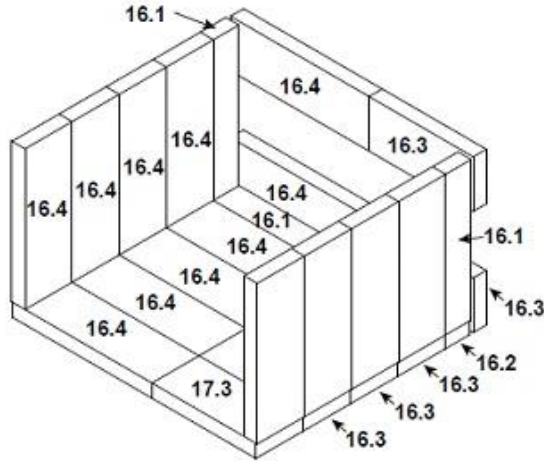

#16 Brick Assembly

ITEM	DESCRIPTION	COMMENTS	PART NUMBER
16	Brick Assembly - Complete Set		SRV4083-016
16.1	Brick, 13-1/4 x 2-7/16 x 1-1/4"	Qty 3 req	SRV4083-201
16.2	Brick, 9-15/16 x 2-7/16 x 1-1/4"	Qty 1 req	SRV4083-202
16.3	Brick, 9-15/16 x 4-1/2 x 1-1/4"	Qty 6 req	SRV4083-208
16.4	Brick, 13-1/4 x 4-1/2 x 1-1/4"	Qty 14 req	SRV7000-306