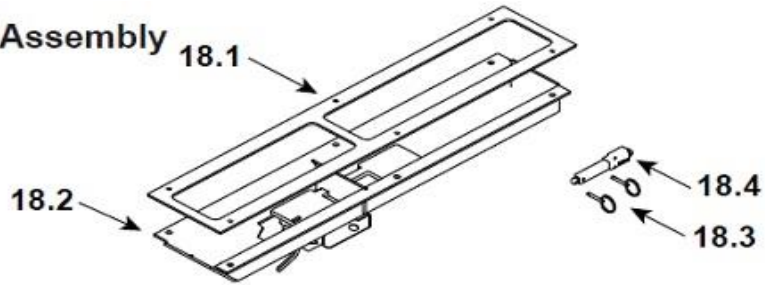

#18 Air Control Channel Assembly

18.1	Air Control Channel Assembly		SRV4083-012
18.2	Air Control Channel Gasket		SRV4083-189
18.3	Linear Actuator		SRV4083-130
18.4	Detent Pin 5/32	Qty 2 req	SRV4083-376